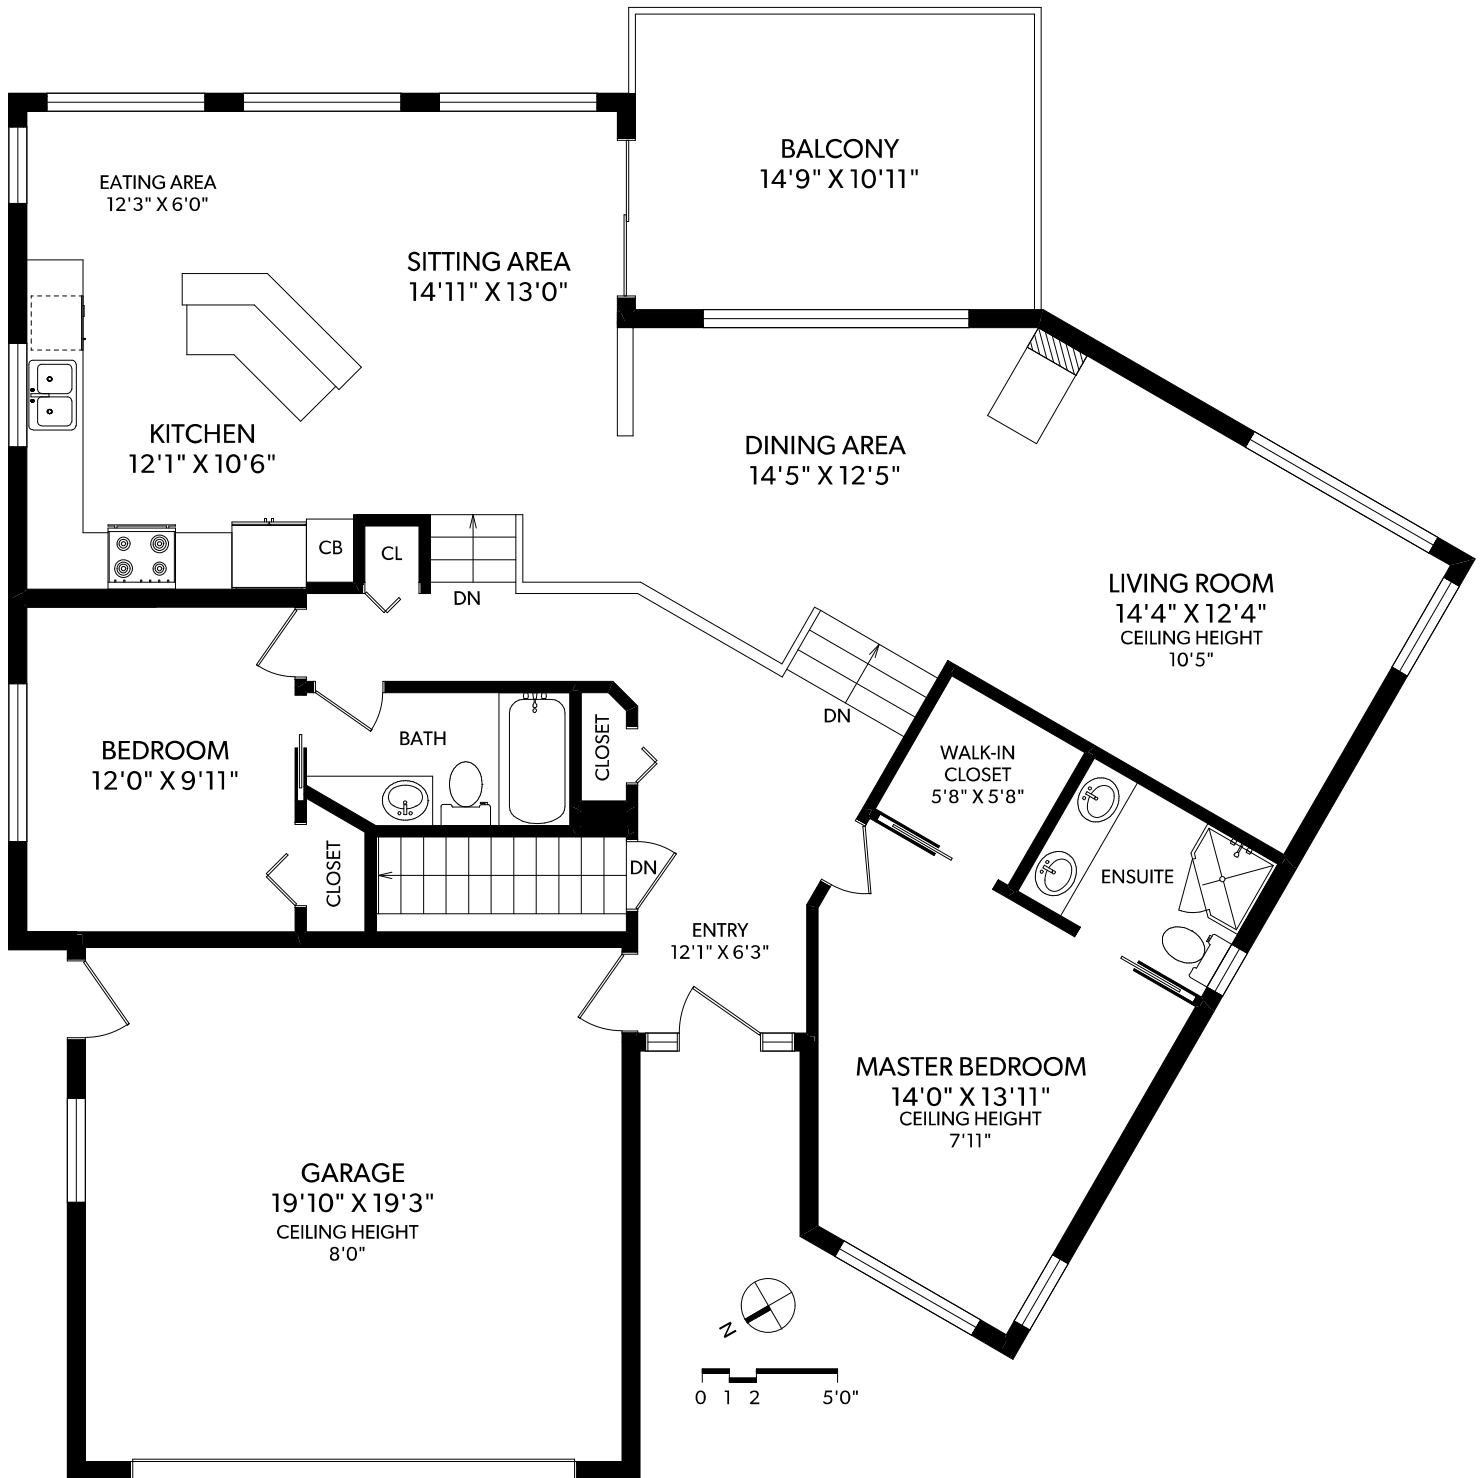

# MAIN FLOOR

FLOOR	FINISHED	UNFINISHED	TOTAL	OTHER AREAS	
MAIN	1525	0	1525	GARAGE	414
LOWER	1378	147	1525	DECK	258
TOTAL	2903	147	3050	BALCONY	168

## REAL FOTO 1925 RIDGEVIEW RISE

DOCUMENT PREPARED FOR THE EXCLUSIVE USE OF