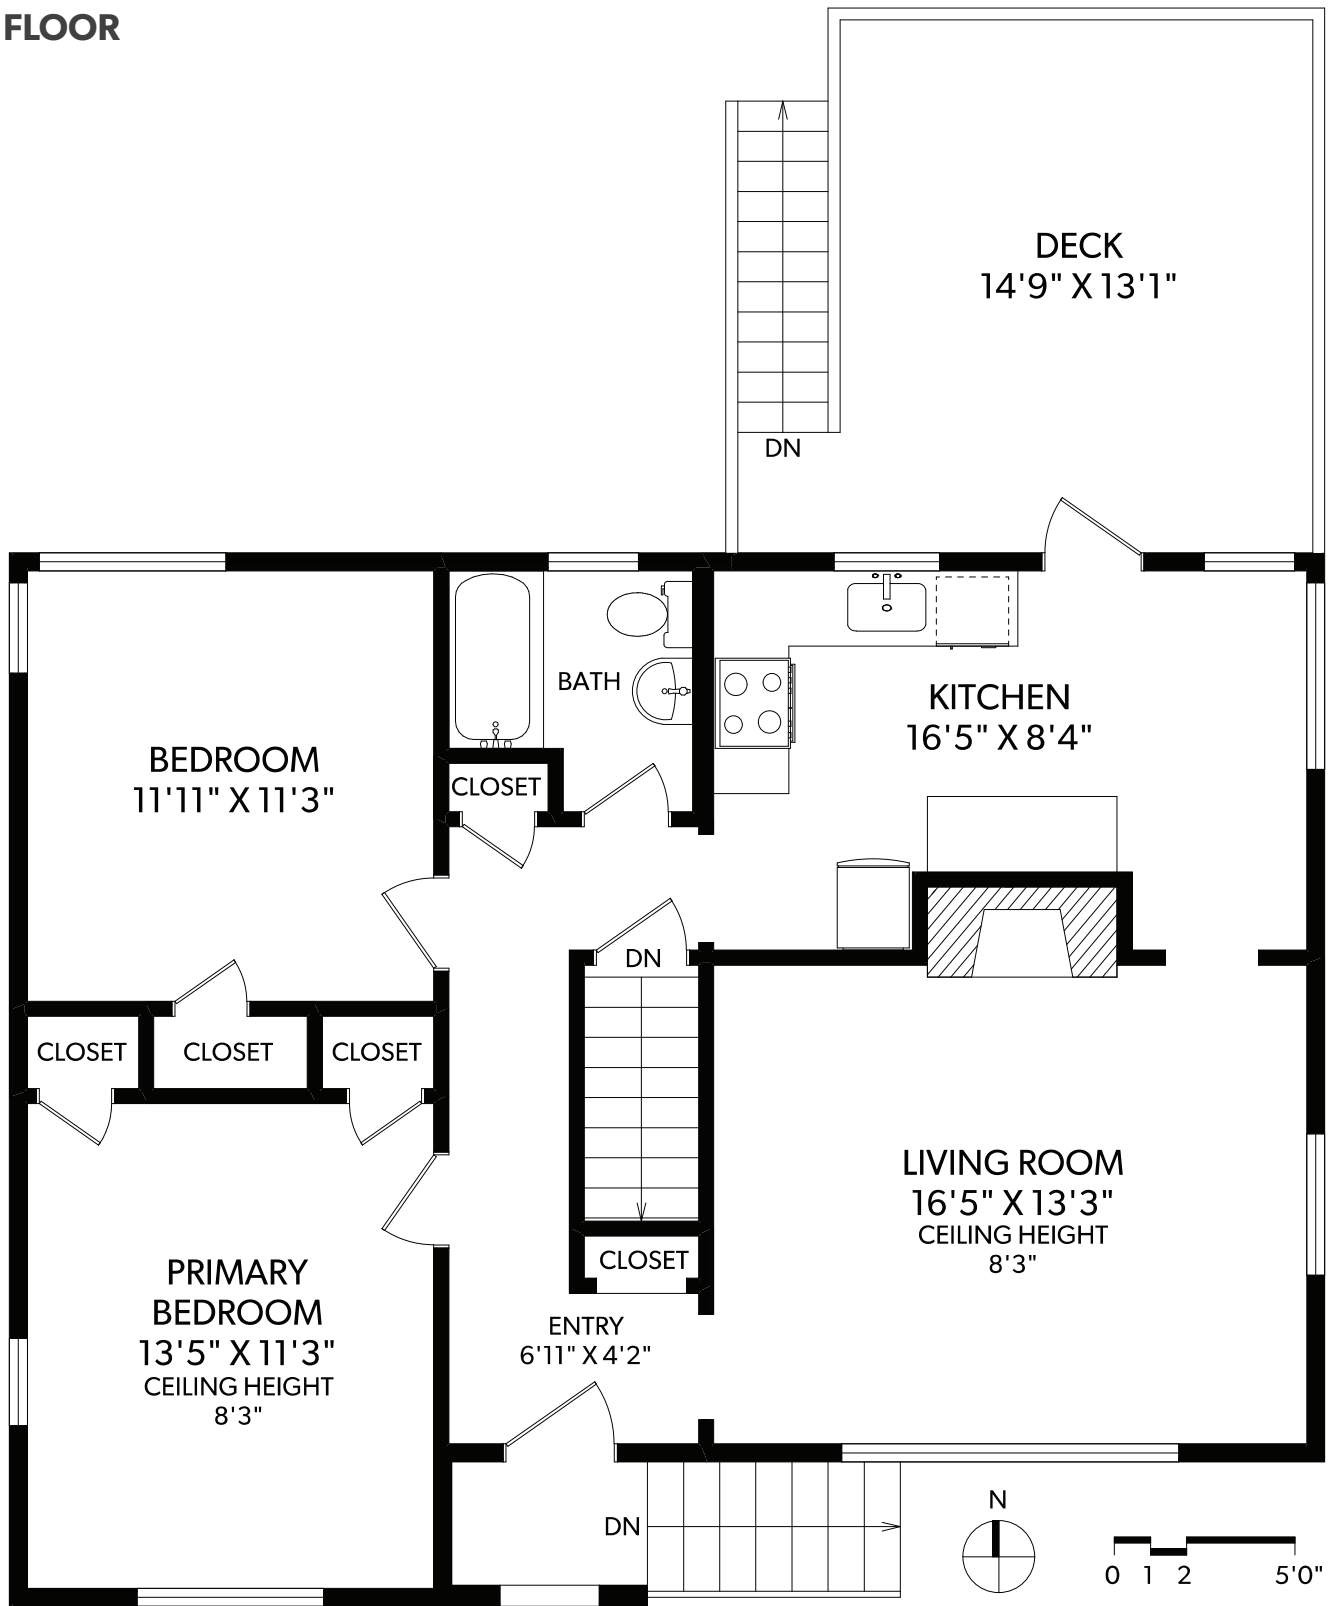

MAIN FLOOR

FLOOR	FINISHED	UNFINISHED	TOTAL	OTHER AREAS	
MAIN	966	0	966	DECK	217
LOWER	966	50	1016		
TOTAL	1932	50	1982		

REAL FOTO **1368 GRANT STREET**
 DOCUMENT PREPARED FOR THE EXCLUSIVE USE OF
RANDI & STEPH

LOWER FLOOR

FLOOR	FINISHED	UNFINISHED	TOTAL	OTHER AREAS	
MAIN	966	0	966	DECK	217
LOWER	966	50	1016		
TOTAL	1932	50	1982		

REAL FOTO **1368 GRANT STREET**
 DOCUMENT PREPARED FOR THE EXCLUSIVE USE OF
RANDI & STEPH