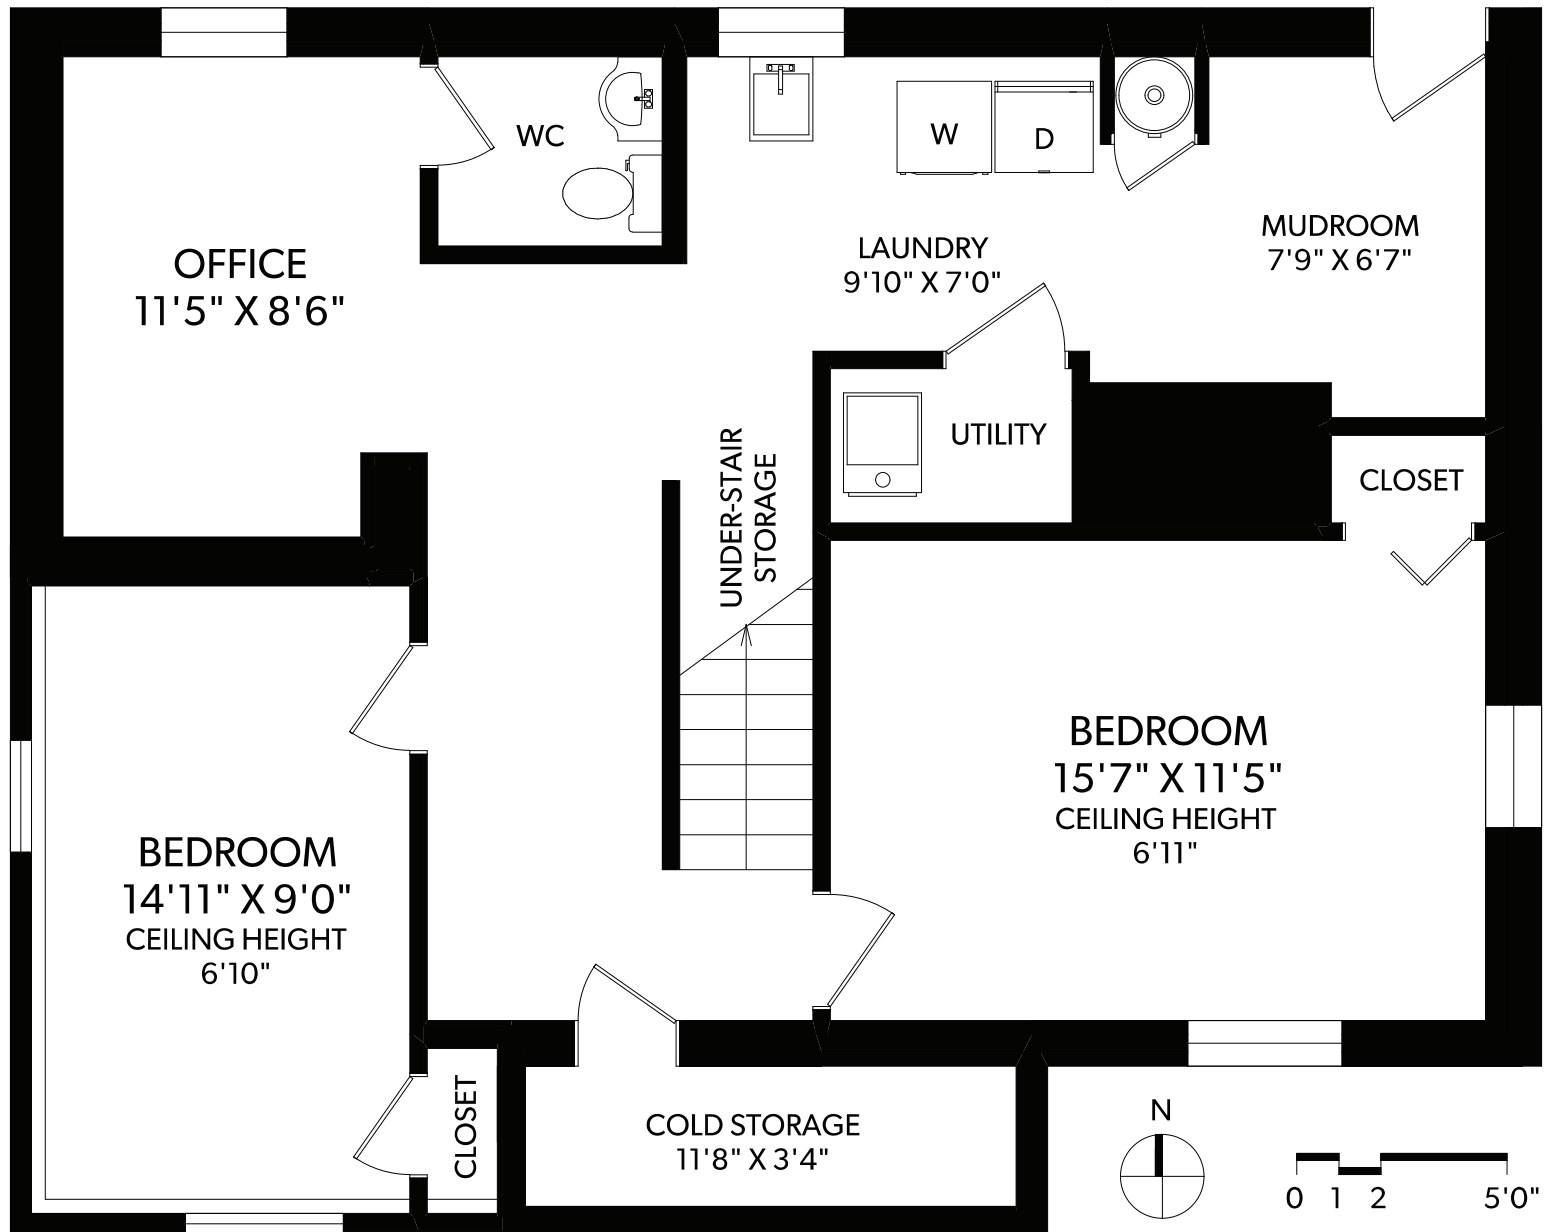

MAIN FLOOR

FLOOR	FINISHED	UNFINISHED	TOTAL	OTHER AREAS	
MAIN	966	0	966	DECK	217
LOWER	966	50	1016		
TOTAL	1932	50	1982		

REAL FOTO **1368 GRANT STREET**
 DOCUMENT PREPARED FOR THE EXCLUSIVE USE OF
RANDI & STEPH

250-388-6998
 ORDERS@REALFOTO.CA

MEASURED 09/23/2020 BY TODD MAYER

CHRISTIE'S
 INTERNATIONAL REAL ESTATE

All information furnished regarding this property is from sources deemed reliable but no warranty or representation is made to the accuracy thereof. Purchaser to verify measurements if important.

LOWER FLOOR

FLOOR	FINISHED	UNFINISHED	TOTAL	OTHER AREAS	
MAIN	966	0	966	DECK	217
LOWER	966	50	1016		
TOTAL	1932	50	1982		

REAL FOTO **1368 GRANT STREET**
 DOCUMENT PREPARED FOR THE EXCLUSIVE USE OF
RANDI & STEPH